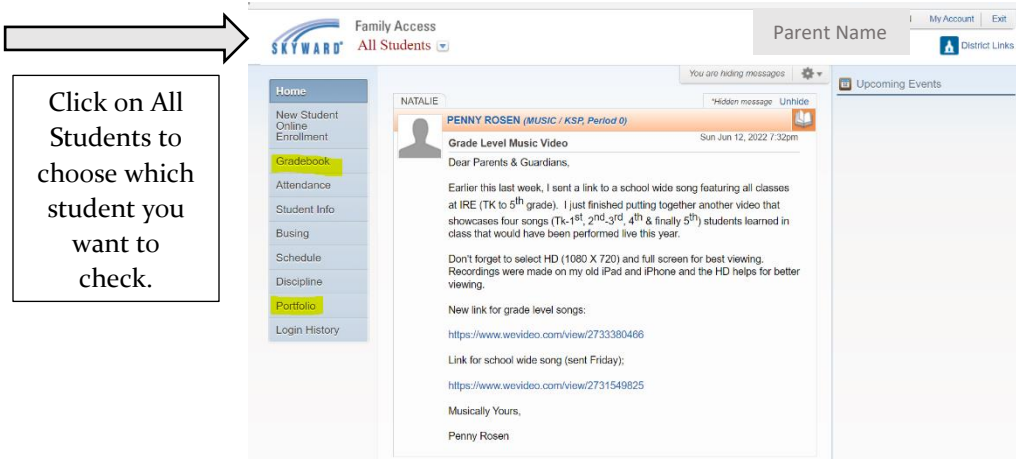

MERIDIAN SCHOOL DISTRICT
MERIDIAN S.D. #505

FAMILY TIP SHEET FOR USING SKYWARD FAMILY ACCESS

Skyward Family Access is available for families to use to track their student's grades, attendance, schedules with Teacher's names, test scores and other information pertaining to your student.

To access Skyward:

Go to the Meridian School District Website: www.meridian.wednet.edu

- 1 Click on Families & Students tab

- 2 Click on Skyward Family Access

- 3 Enter your Login and Password provided by your student's school

Once in Skyward your screen will look like this:

From here you can click on any of the tabs to the left for more information. If you are specifically looking for your student's current grades you can click on gradebook or if you need to print your student's grades you can click on portfolio for the most recent progress or semester grades.