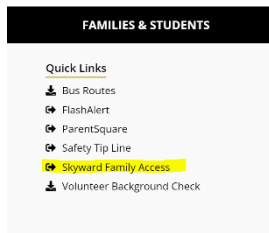

MERIDIAN SCHOOL DISTRICT
MERIDIAN S.D. #505

FAMILY TIP SHEET FOR USING SKYWARD FAMILY ACCESS

Skyward Family Access is available for families to use to track their student's grades, attendance, schedules with Teacher's names, test scores and other information pertaining to your student.

To access Skyward:

Go to the Meridian School District Website: www.meridian.wednet.edu

- 1 Click on Families & Students tab

- 2 Click on Skyward Family Access

- 3 Enter your Login and Password provided by your student's school